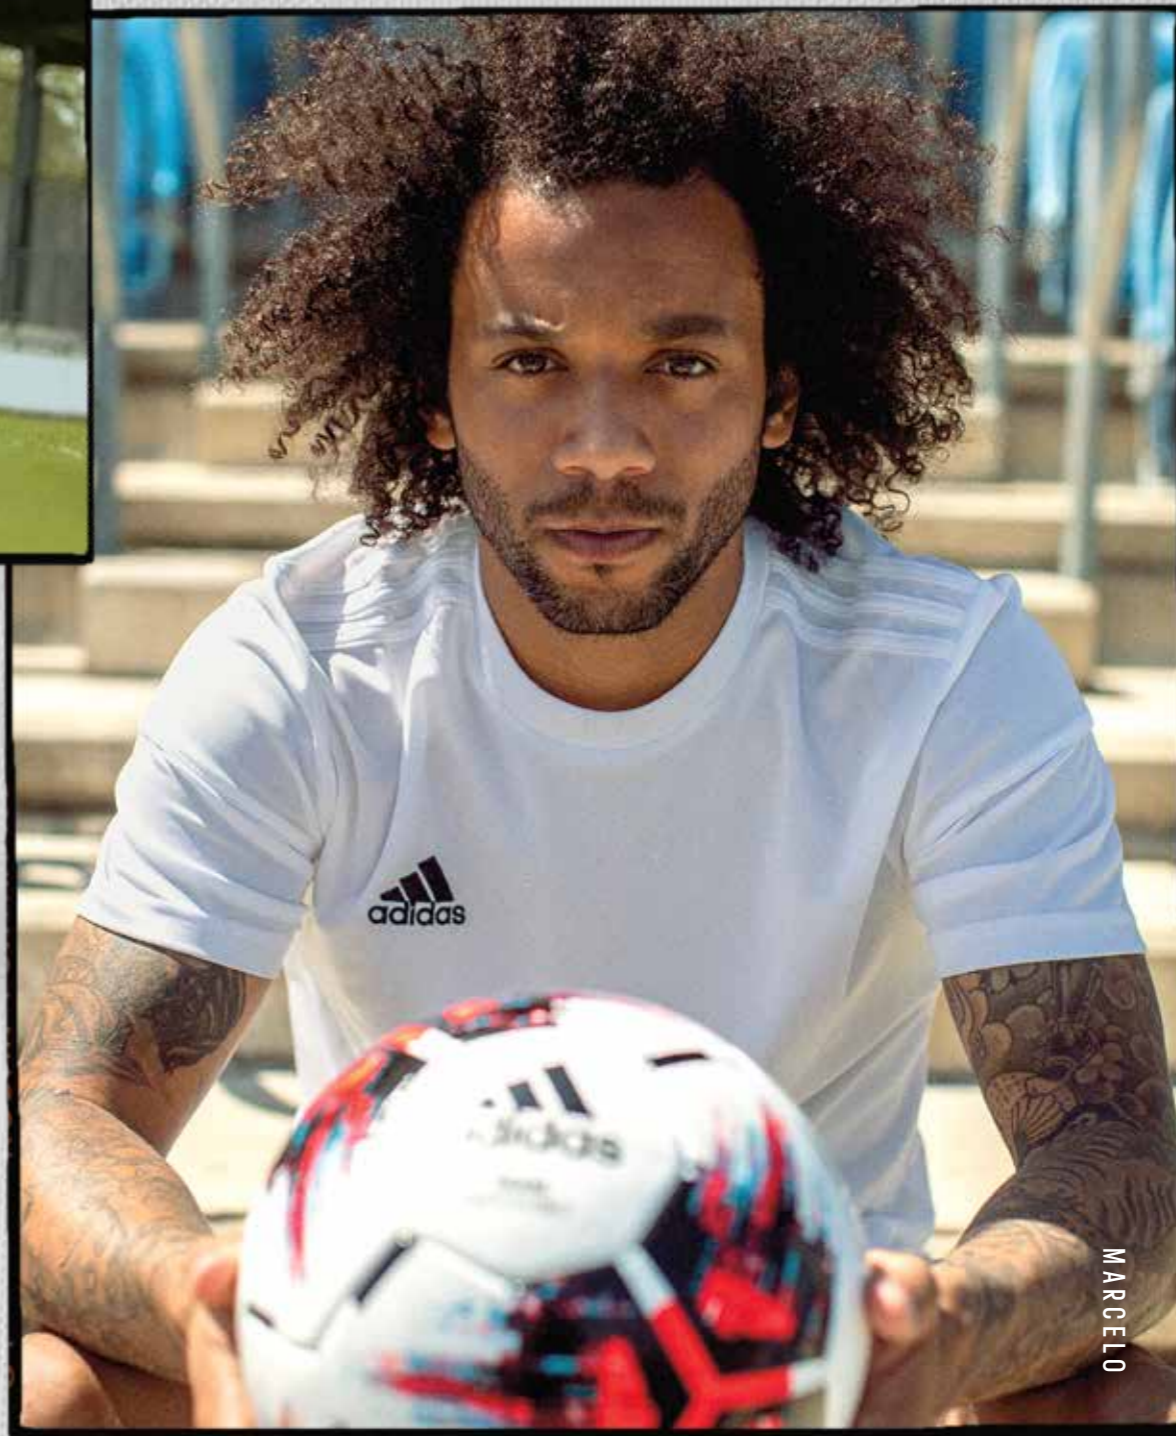

UNITE IN SQUADRA 17

MARCELO