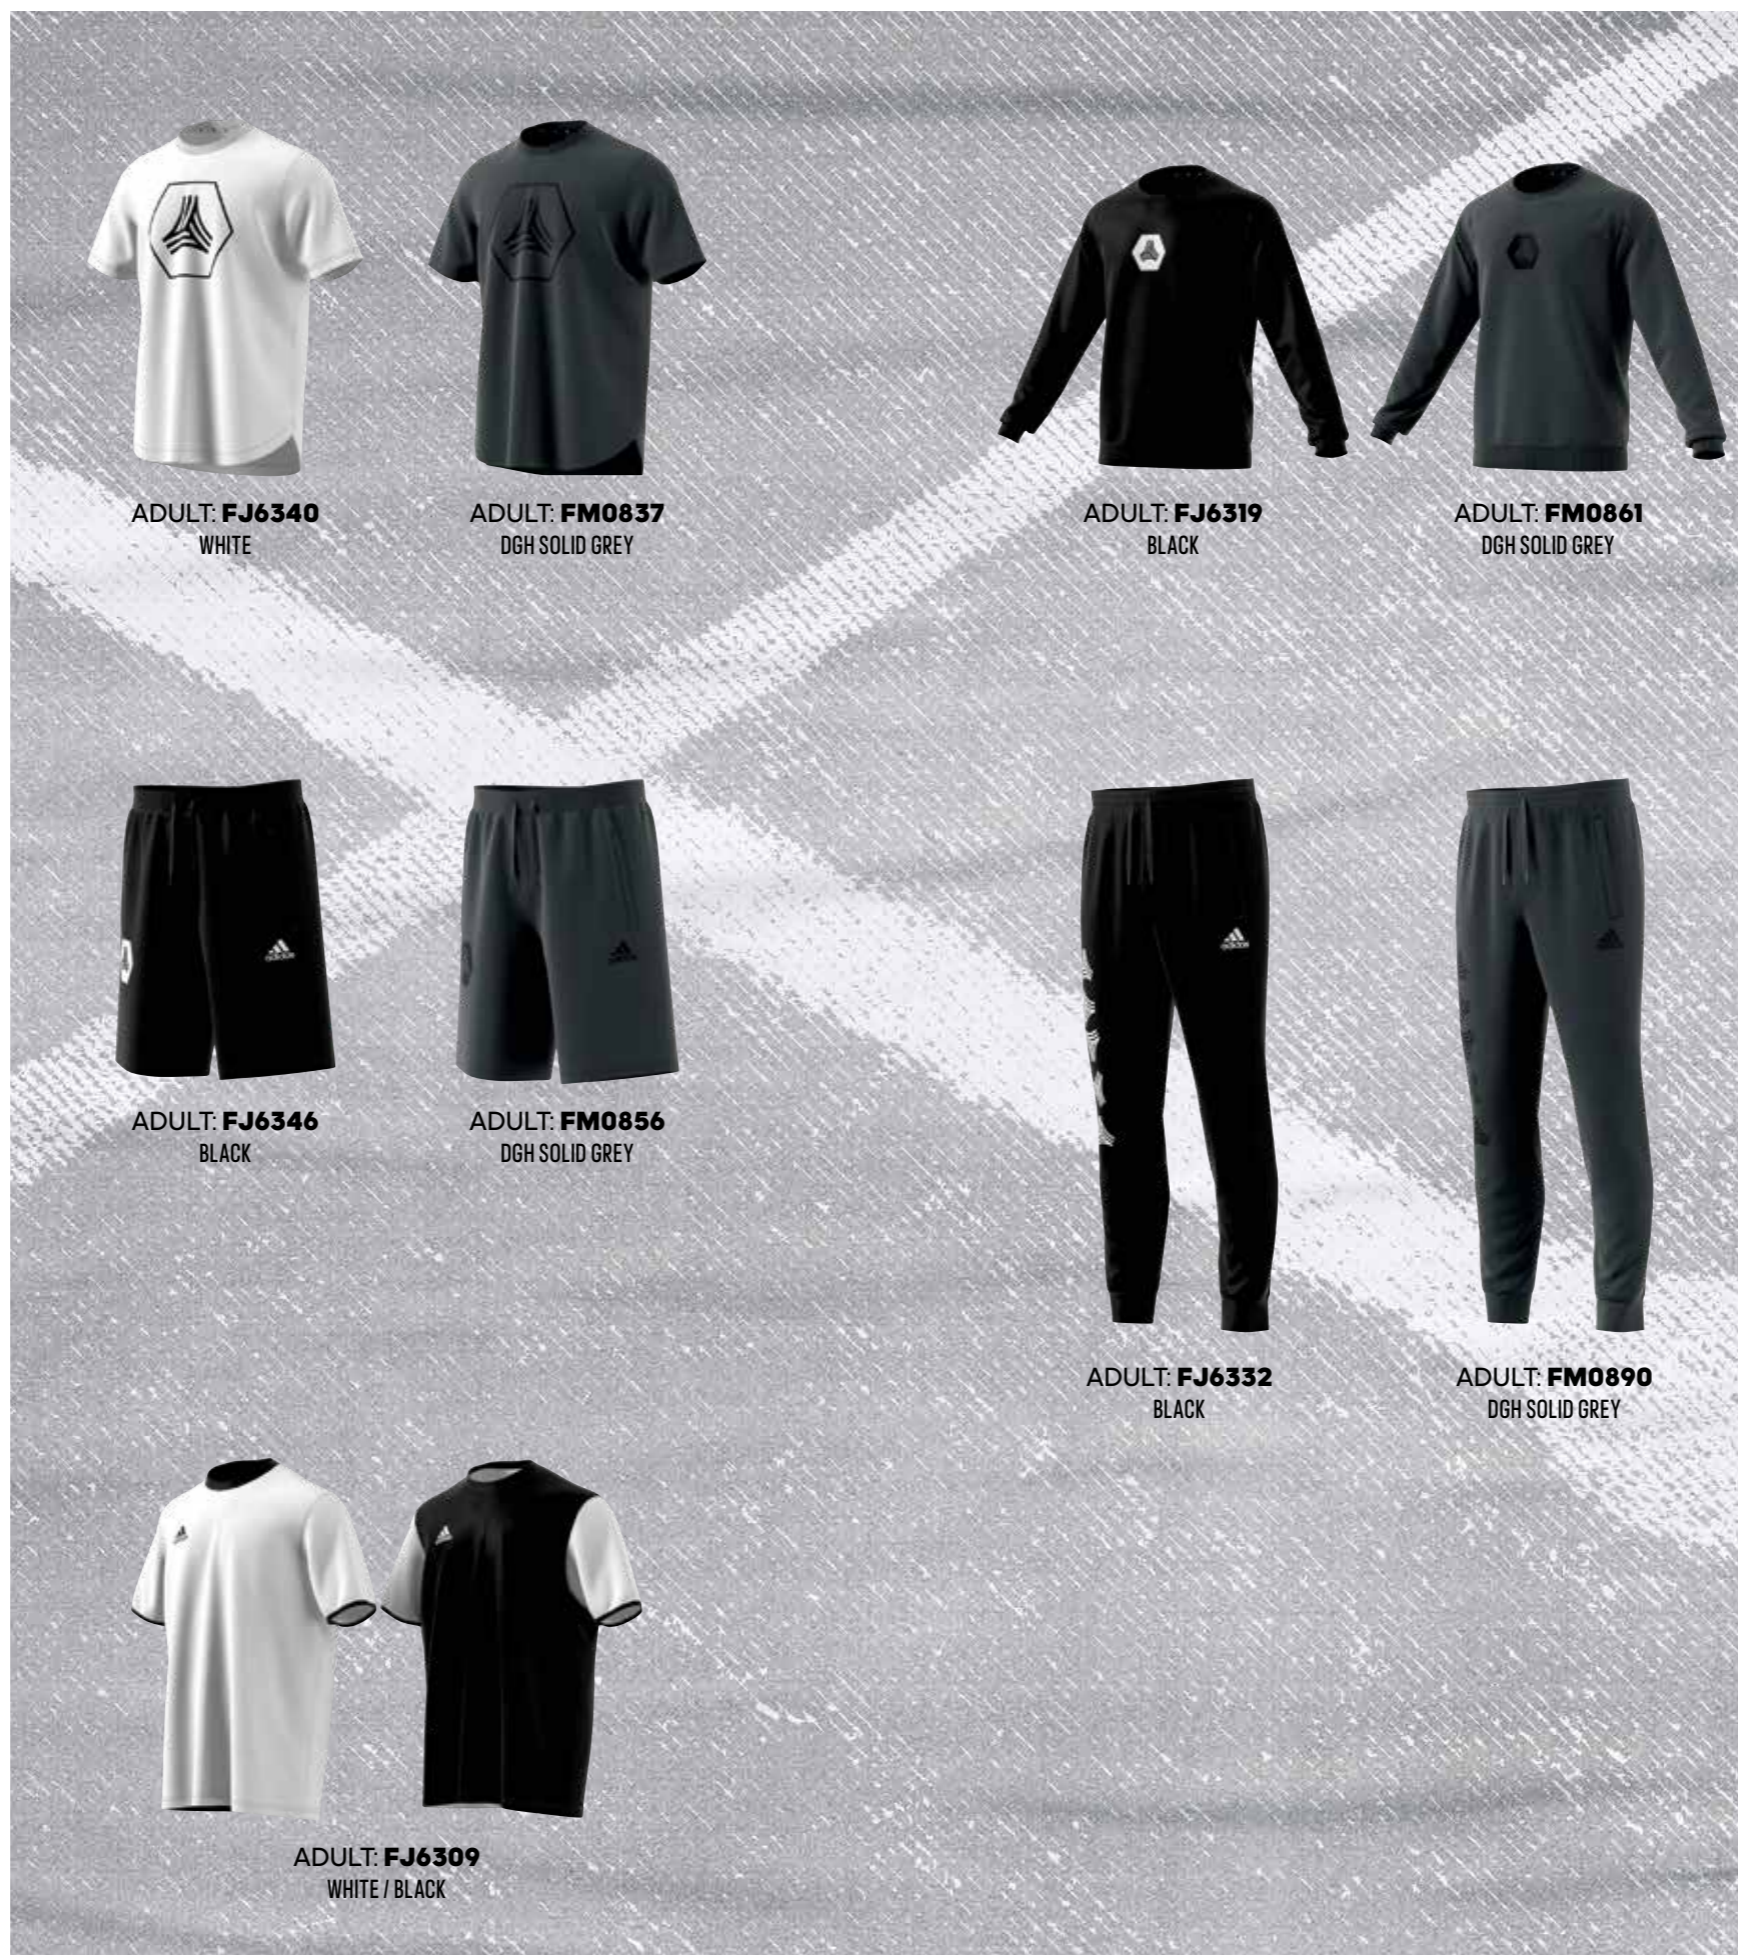

ADULT: **CZK 999 / HUF 12.990**
SIZES: **XS, S, M, L, XL, 2XL, 3XL**

FIT: REGULAR
MATERIAL: 70% COTTON, 30% RECYCLED POLYESTER

TAN REVERSABLE JERSEY

TAN REV JSY

Two is better than one. Wear this soft crewneck jersey inside-out or outside-in. Both sides are the right side. An adidas Badge of Sport decorates the chest, and logos keep the look grounded in football.

ADULT: **CZK 999 / HUF 12.990**
SIZES: **XS, S, M, L, XL, 2XL, 3XL**

FIT: REGULAR
MAIN MATERIAL: 100% RECYCLED POLYESTER

TAN LOGO SWEATSHIRT

TAN SW LG CREW

A crewneck sweatshirt with style grounded in sport. Cold-weather comforts. Part of the adidas TAN range, this sweatshirt is an off-pitch essential inspired by football style. The soft cotton-blend keeps you warm when the temperature dips. A high-contrast logo in front shows your love of the beautiful game.

ADULT: **CZK 1549 / HUF 18.990**
SIZES: **XS, S, M, L, XL, 2XL, 3XL**

FIT: REGULAR
MATERIAL: 70% COTTON, 30% POLYESTER

TAN LOGO SWEATPANTS

TAN SW LOGO JGS

Sweat pants inspired by football style. Forever dreaming of football. These adidas joggers are part of TAN, streetwear essentials inspired by the beautiful game. Stay comfortable on the move with soft, cotton-blend French terry. Ribbed cuffs give these sweat pants a stylish silhouette.

ADULT: **CZK 1549 / HUF 18.990**
SIZES: **XS, S, M, L, XL, 2XL, 3XL**

FIT: SLIM FIT
MATERIAL: 70% COTTON, 30% RECYCLED POLYESTER