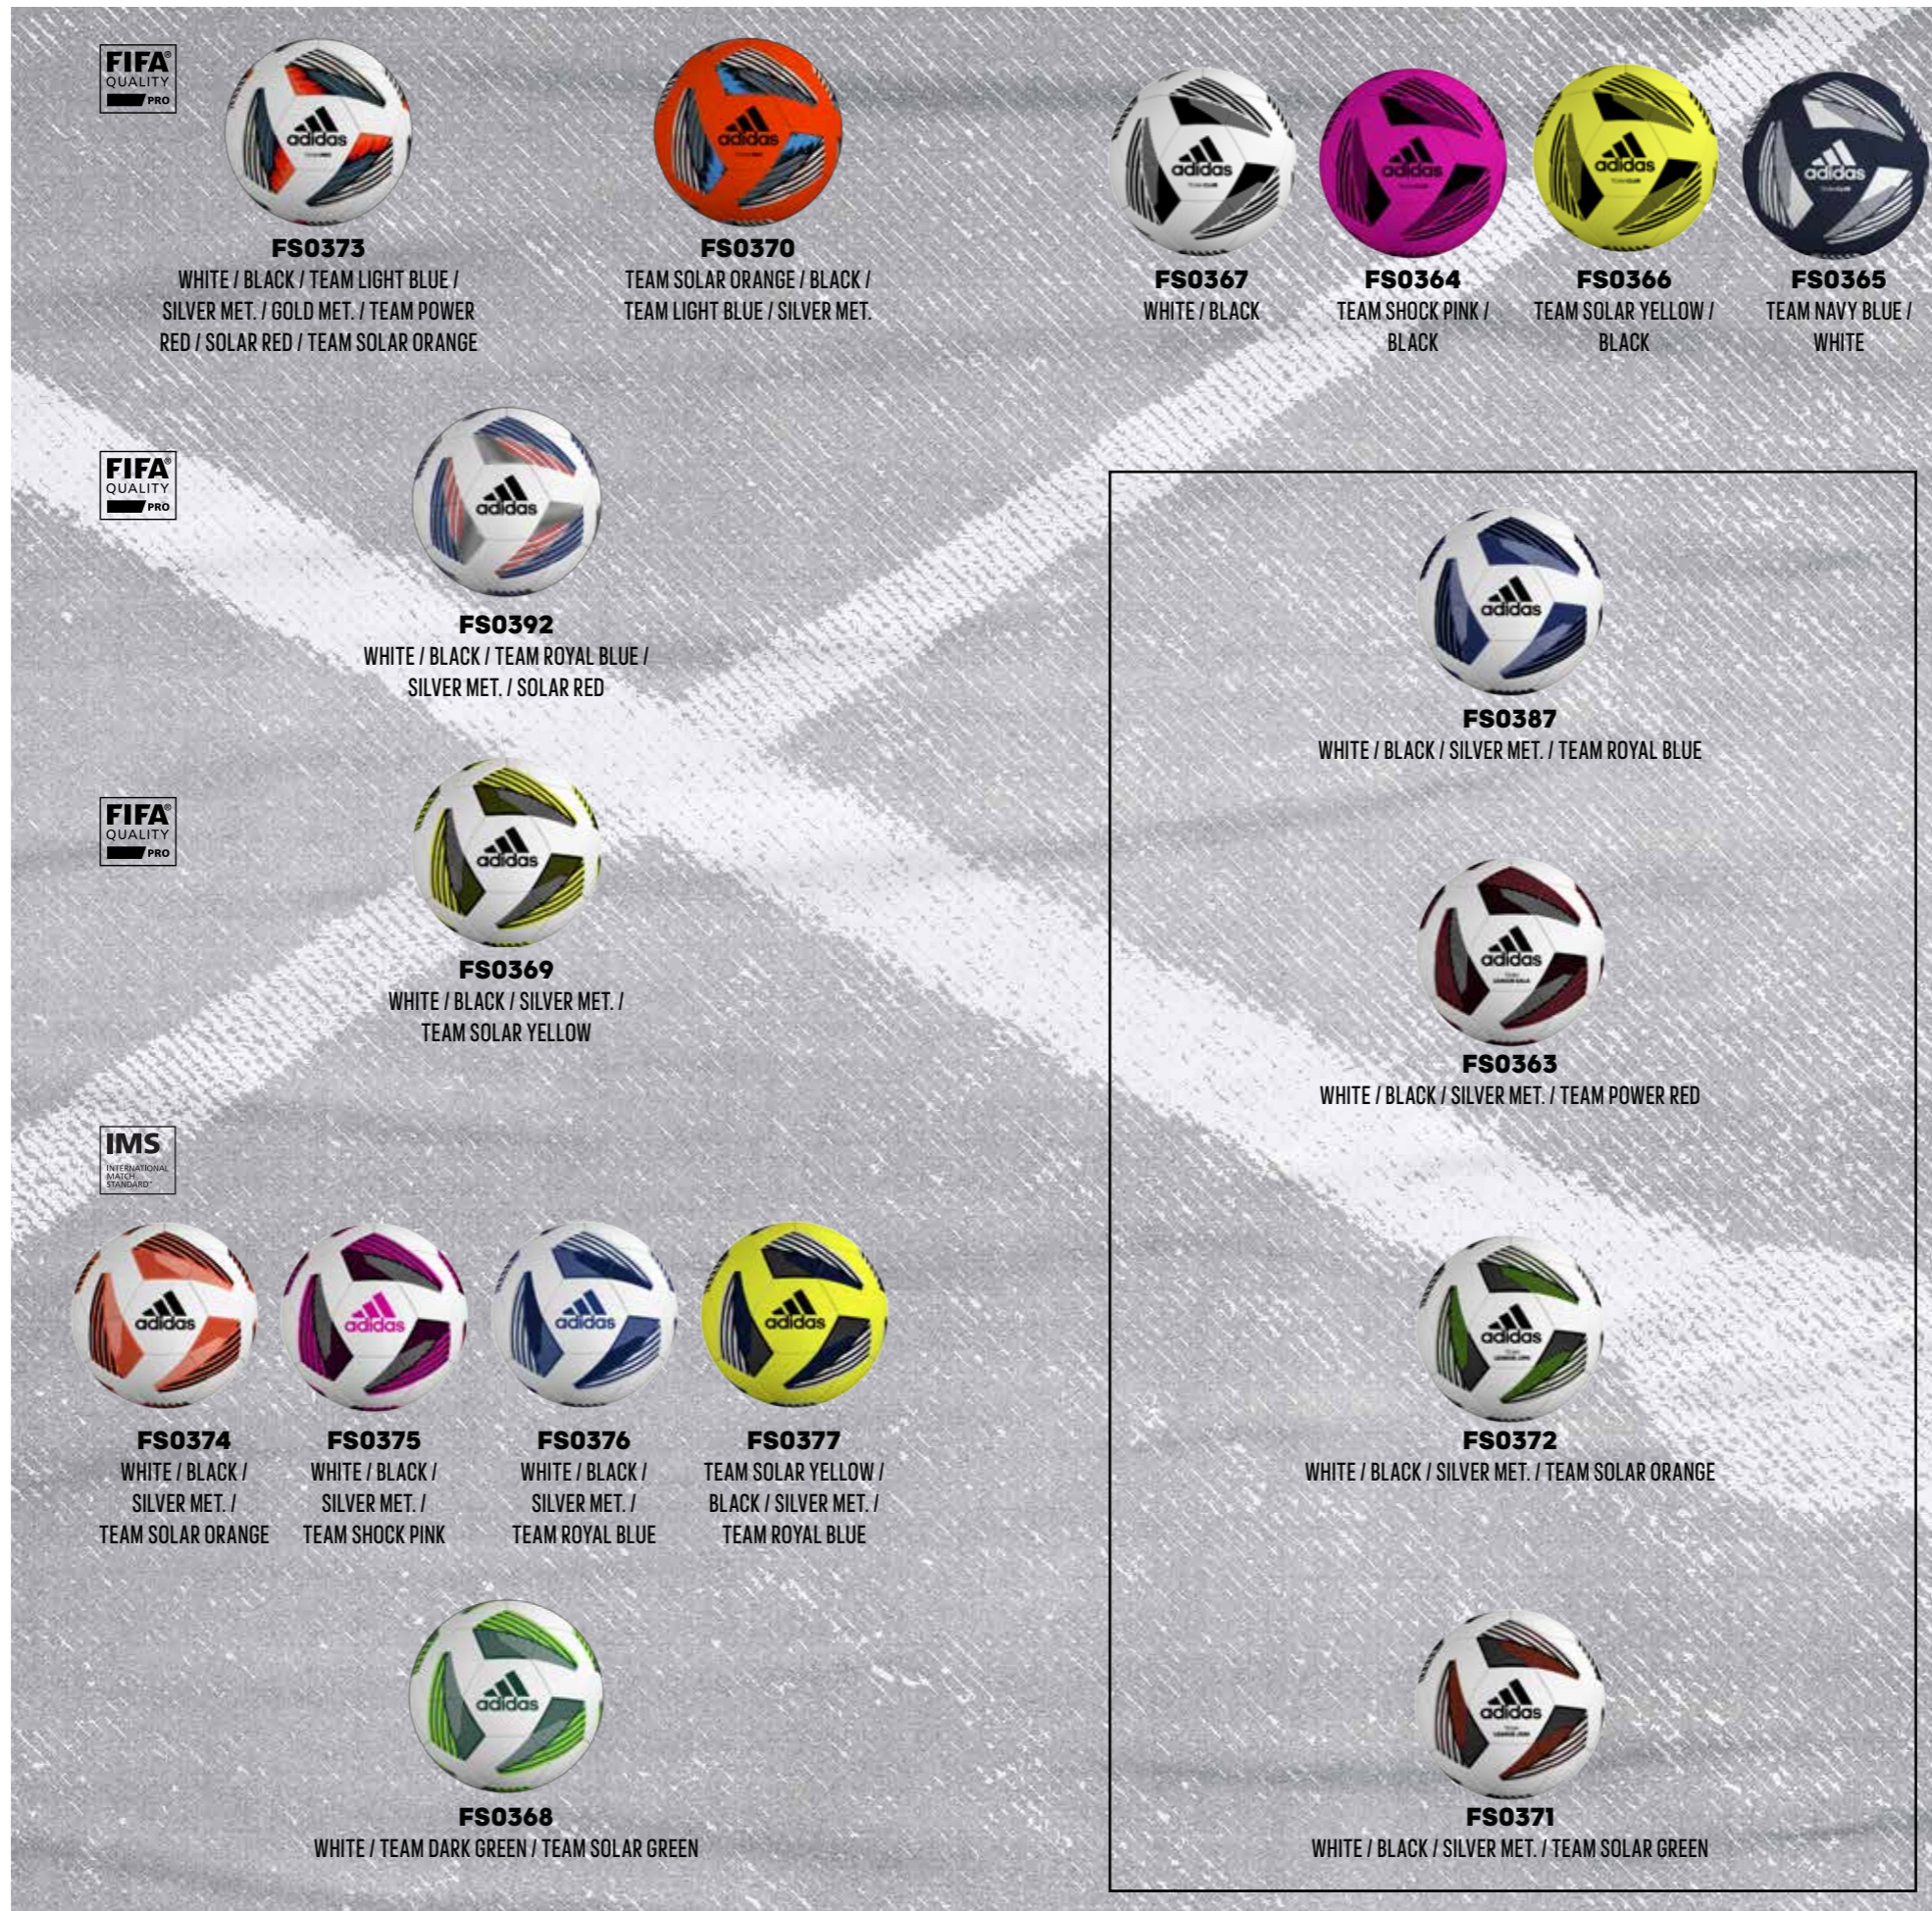

TIRO PRO, TIRO PRO WINTER

PRICE: **CZK 2.499 / HUF 31.990**
SIZES: **5**

TECHNOLOGY: TSBE
USAGE: MATCH

RID: JUNE 1ST 2020

TIRO COMPETITION

PRICE: **CZK 1.249 / HUF 14.990**
SIZES: **4, 5**

TECHNOLOGY: THERMAL BONDED
USAGE: MATCH

RID: JUNE 1ST 2020

TIRO LEAGUE TSBE

PRICE: **CZK 899 / HUF 10.990**
SIZES: **4, 5**

TECHNOLOGY: TSBE
USAGE: MATCH / TRAINING

RID: JUNE 1ST 2020

TIRO LEAGUE TB

PRICE: **CZK 749 / HUF 8.990**
SIZES: **4, 5**

TECHNOLOGY: THERMAL BONDED
USAGE: MATCH / TRAINING

RID: JUNE 1ST 2020

TIRO MATCH

PRICE: **CZK 499 / HUF 5.990**
SIZES: **3, 4, 5**

TECHNOLOGY: HAND STICHED
USAGE: MATCH / TRAINING

RID: JUNE 1ST 2020

TIRO CLUB

PRICE: **CZK 379 / HUF 4.490**
SIZES: **3, 4, 5**

TECHNOLOGY: MACHINE STICHED
USAGE: TRAINING

RID: JUNE 1ST 2020

TIRO LEAGUE ARTIFICIAL

PRICE: **CZK 749 / HUF 8.990**
SIZES: **4, 5**

TECHNOLOGY: THERMAL BONDED
USAGE: MATCH / TRAINING

RID: JUNE 1ST 2020

TIRO LEAGUE SALA

PRICE: **CZK 649 / HUF 7.490**
SIZES: **3, FUTS**

TECHNOLOGY: TSBE
USAGE: MATCH / TRAINING

RID: JUNE 1ST 2020

TIRO LEAGUE J350

PRICE: **CZK 649 / HUF 7.490**
SIZES: **5**

TECHNOLOGY: TSBE
USAGE: MATCH / TRAINING

RID: JUNE 1ST 2020

TIRO LEAGUE J290

PRICE: **CZK 649 / HUF 7.490**
SIZES: **5**

TECHNOLOGY: TSBE
USAGE: MATCH / TRAINING

RID: JUNE 1ST 2020