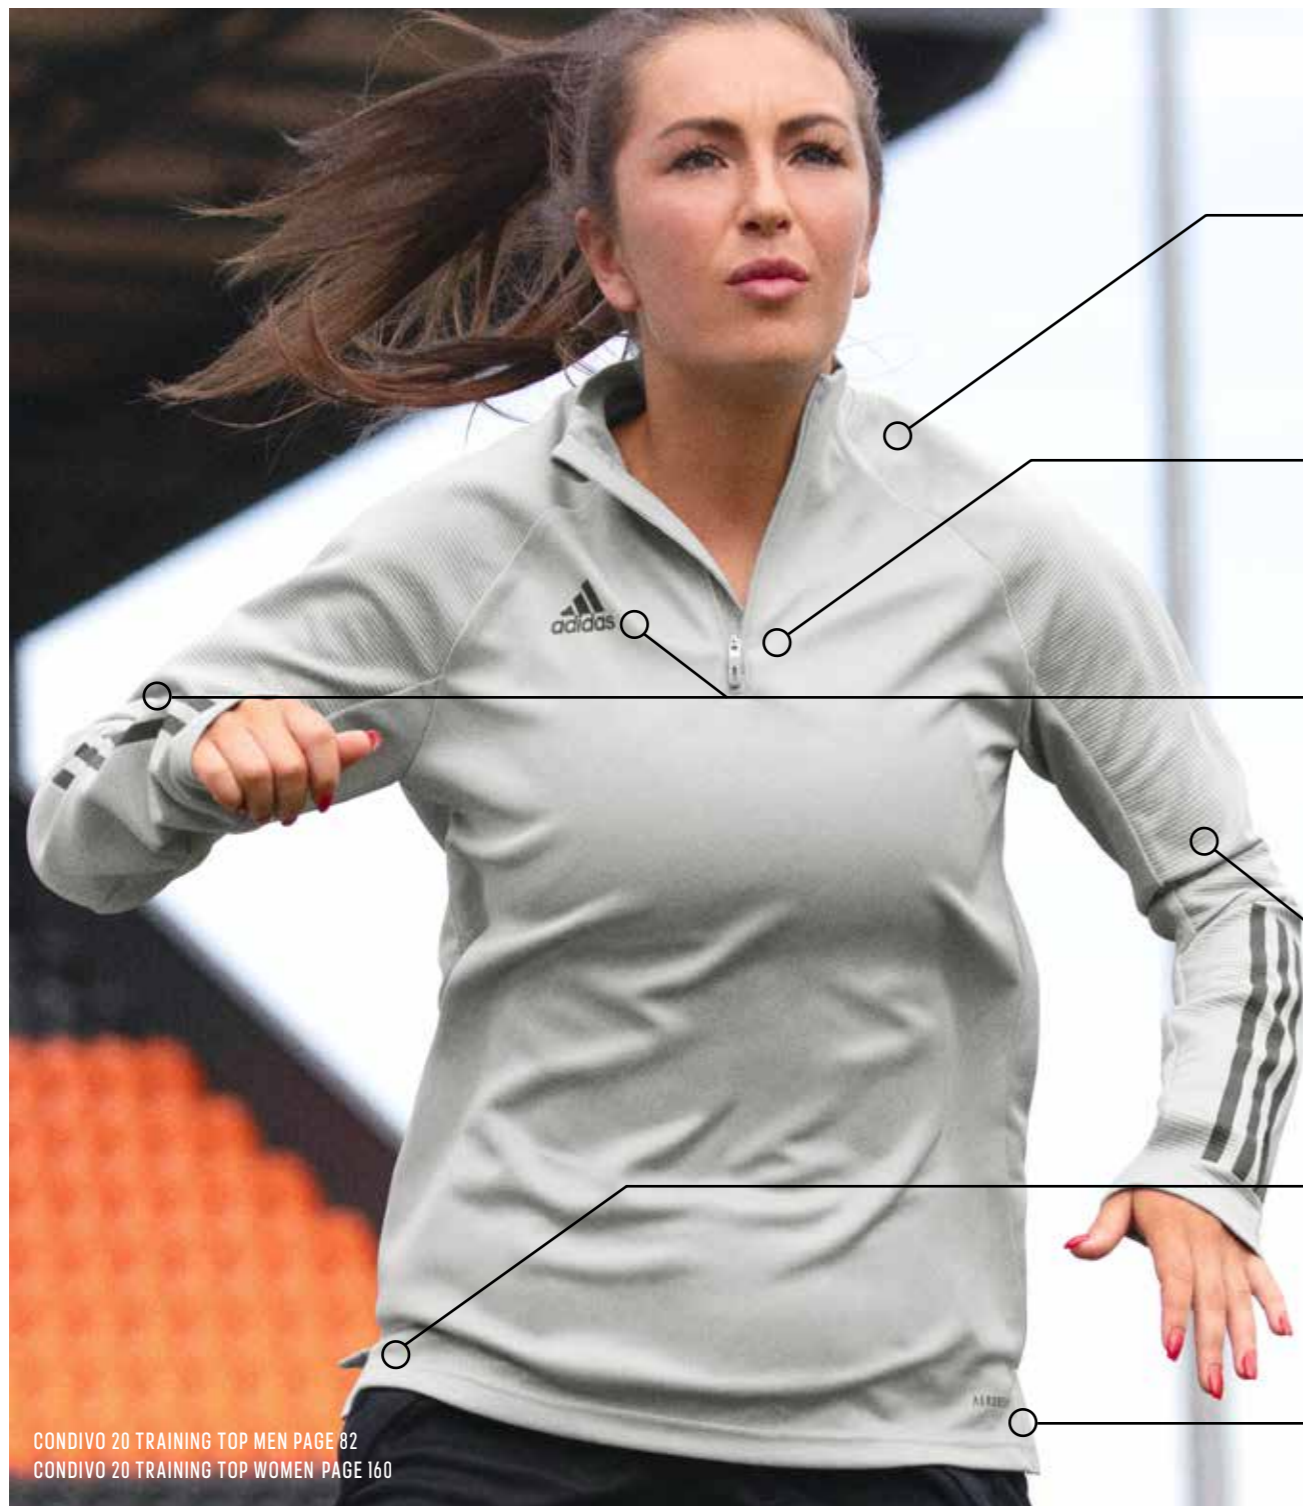

STRUCTURED FABRIC ON SLEEVE

PREMIUM ZIPPER

BRANDING (BOS AND THREE STRIPES)

INSERTS ON ELBOW

HEM SHAPE WITH SIDE SLID

AEROREADY SIGN OFF

CONDIVO 20 TRAINING TOP MEN PAGE 82
CONDIVO 20 TRAINING TOP WOMEN PAGE 160

TRAININGWEAR
CONDIVO 20

G E A R U P L I K E T H E P R O S