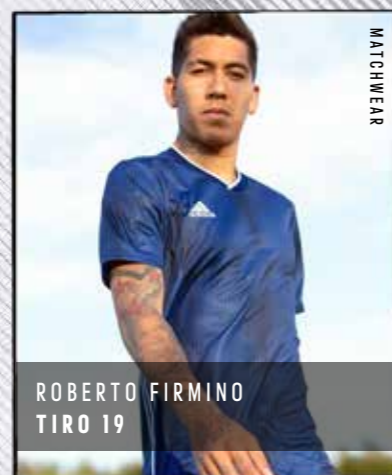

TEAMWEAR LINE-UP 2020