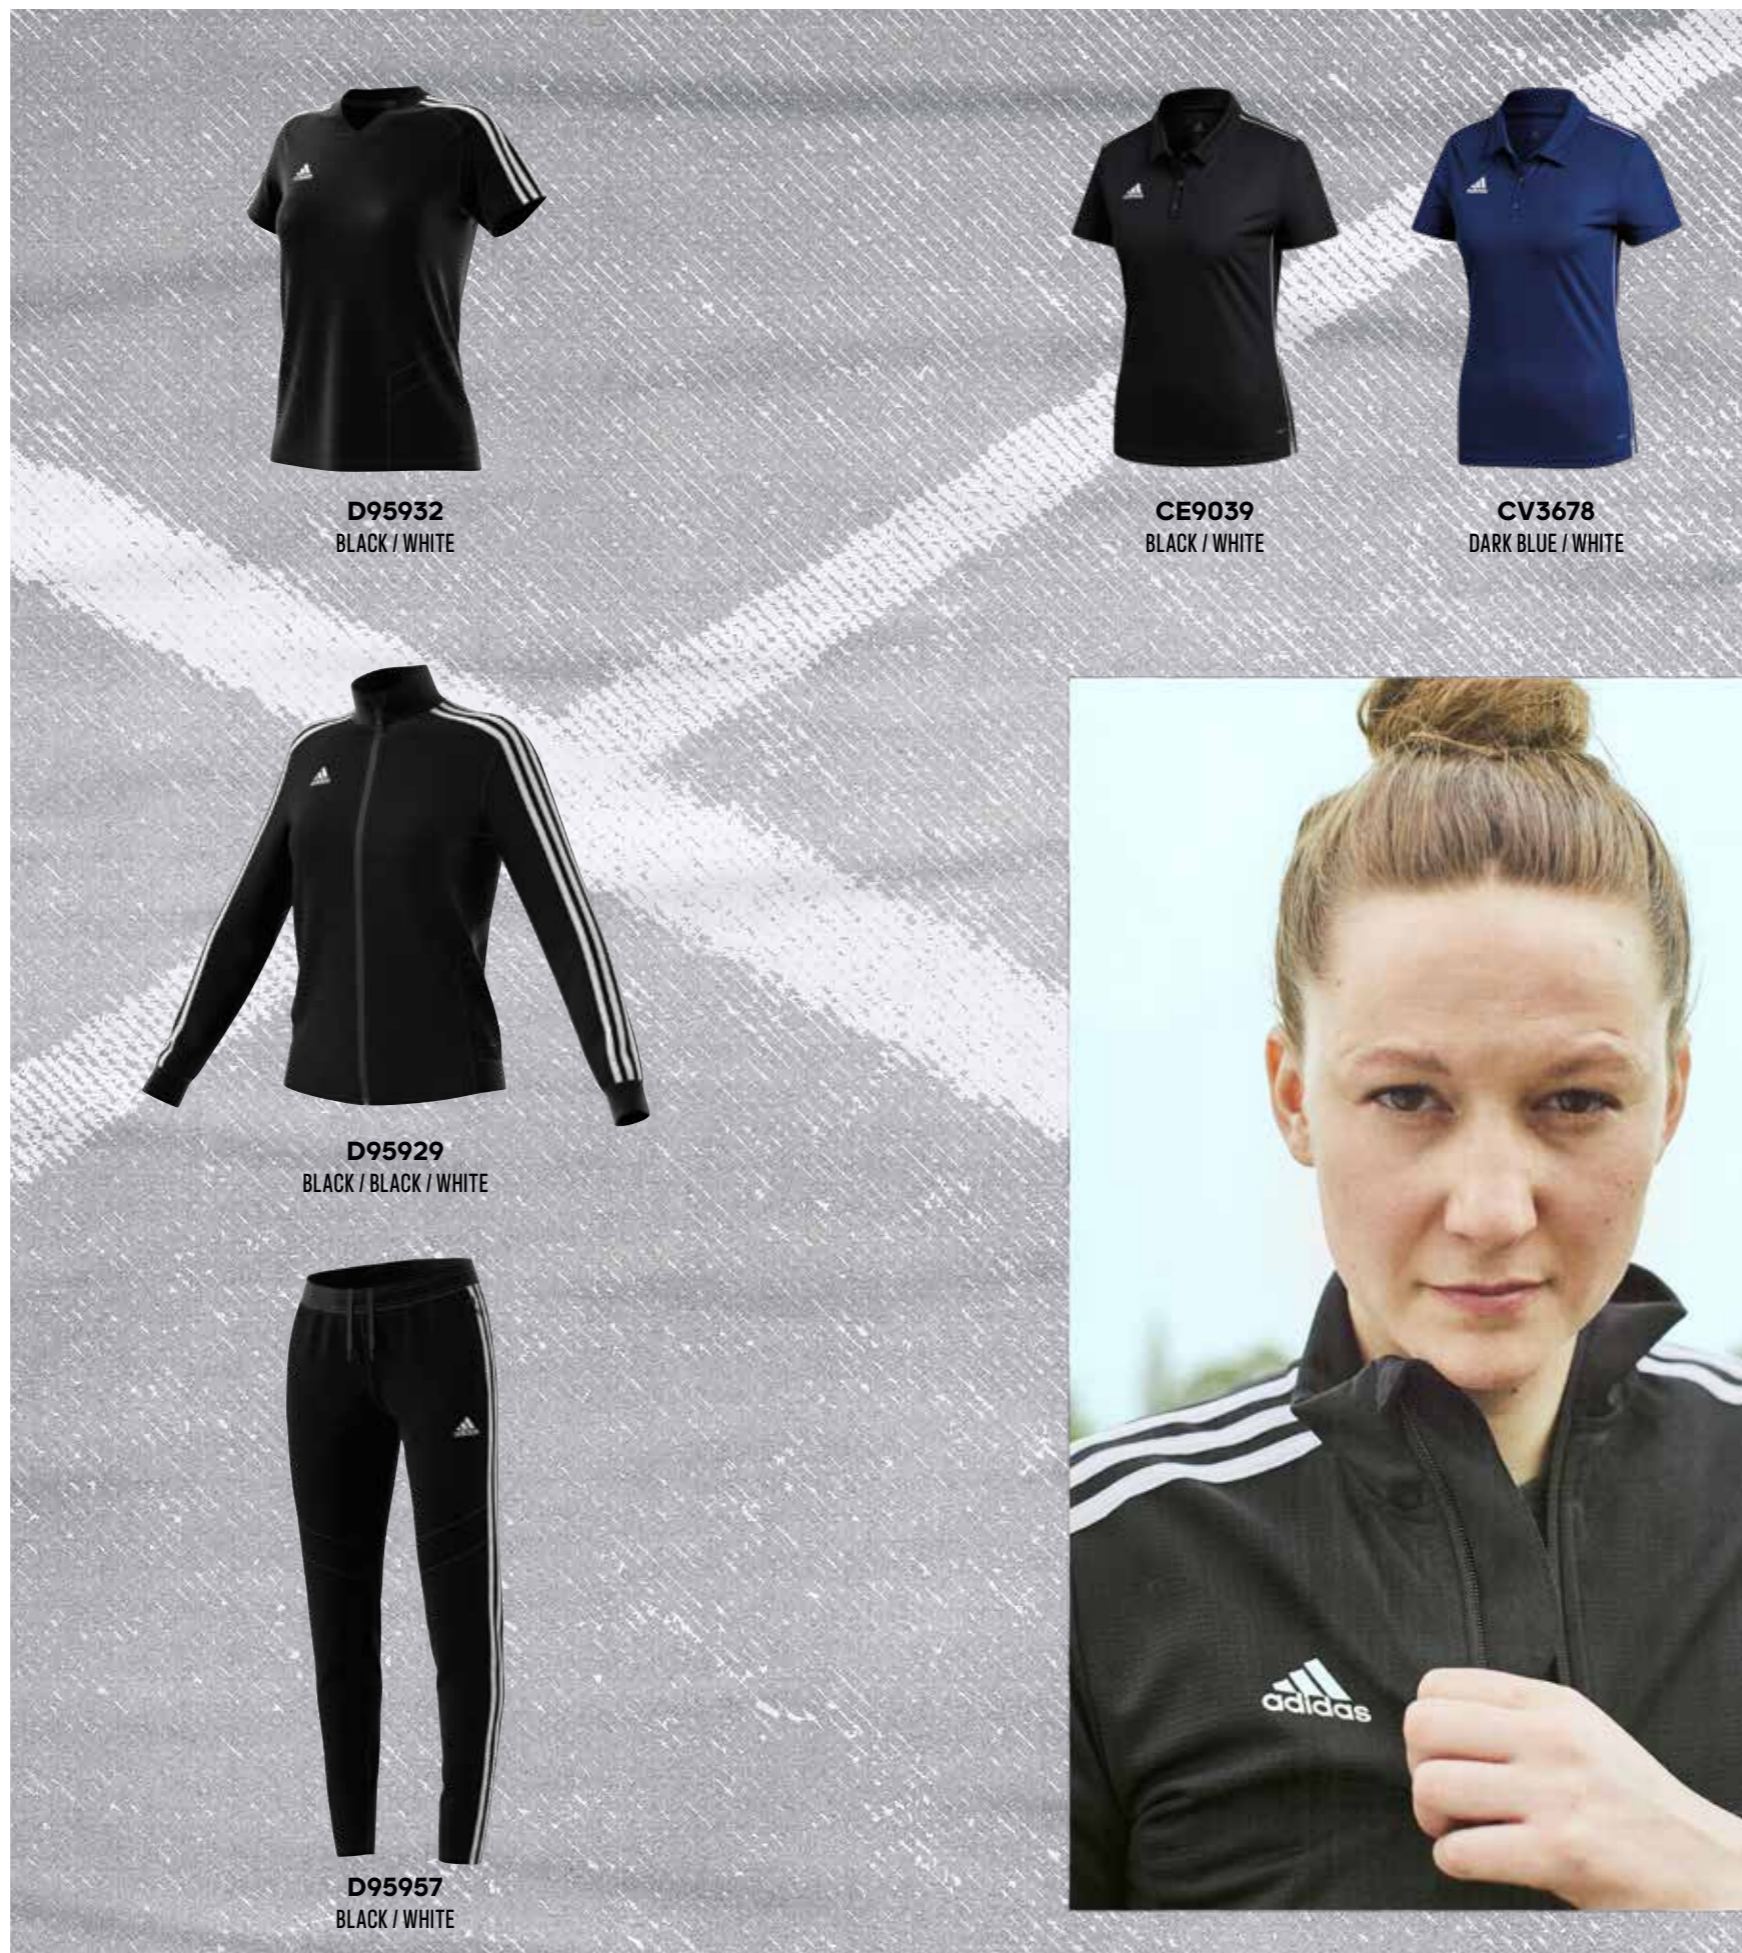

ADULT: **CZK 1249 / HUF 14.990**
SIZES: **2XS, XS, S, M, L, XL, 2XL**

FIT: SLIM FIT
MATERIAL: 100% POLYESTER DOUBLEKNIT

AEROREADY

D95932
BLACK / WHITE

CE9039
BLACK / WHITE

CV3678
DARK BLUE / WHITE

D95929
BLACK / BLACK / WHITE