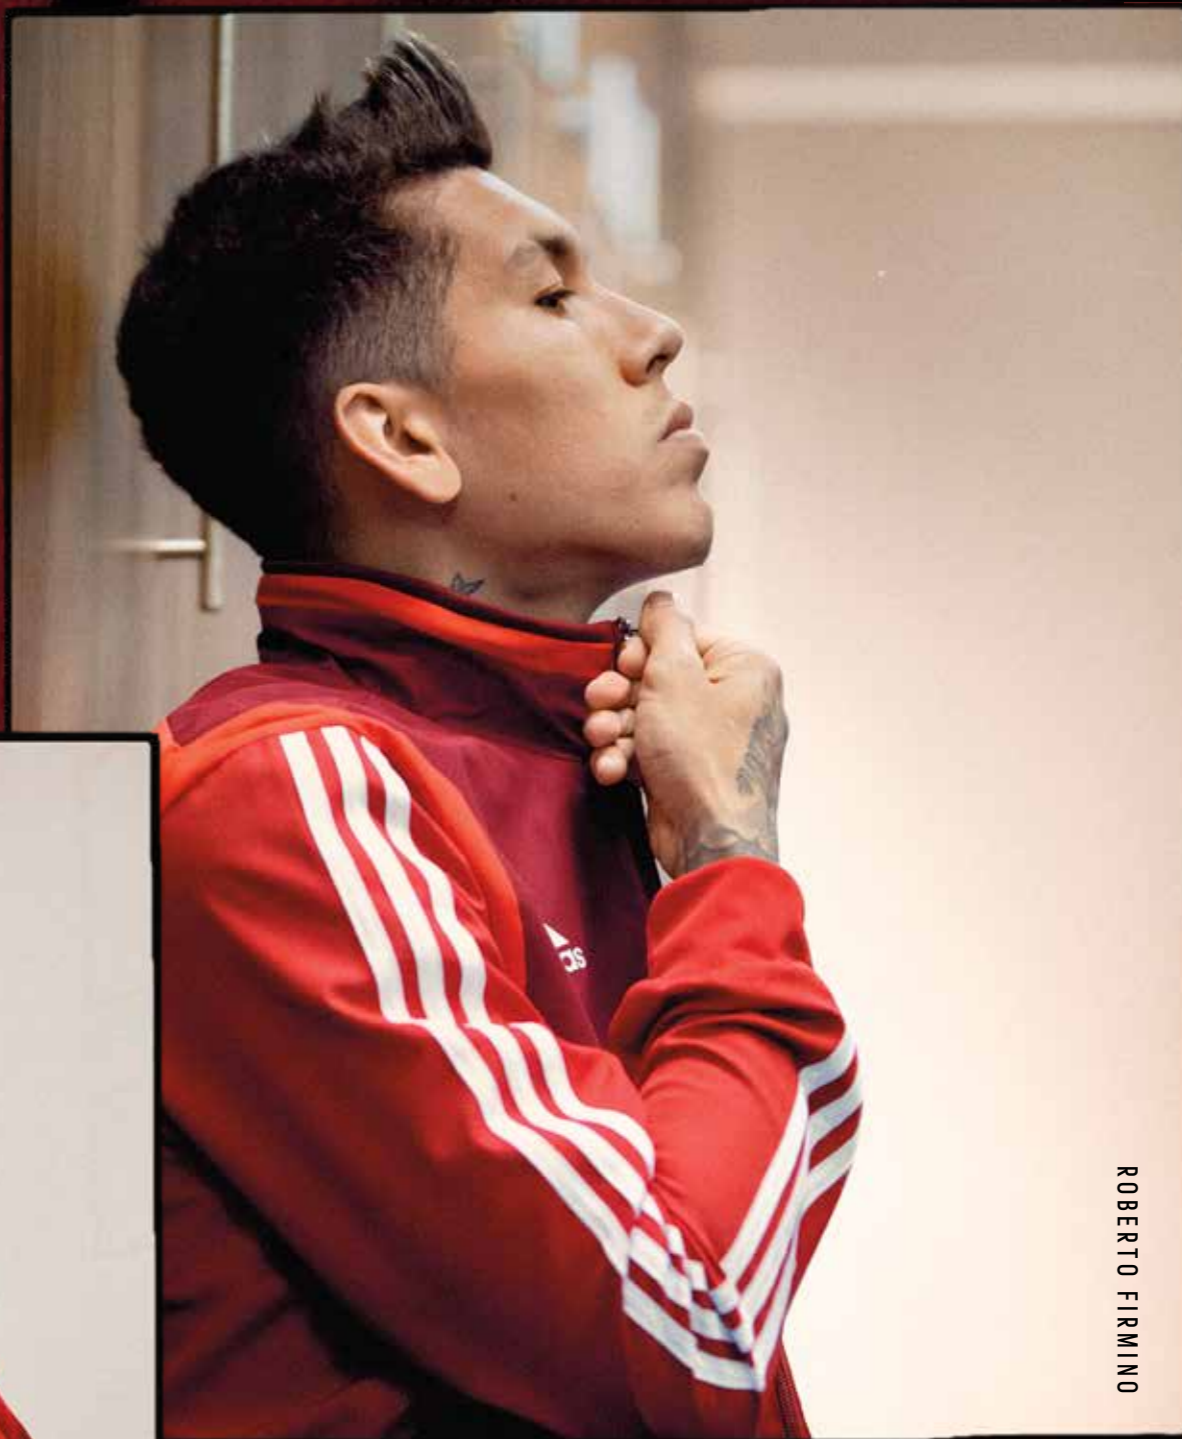

adidas

ROBERTO FIRMINO

UNITE IN TIRO 19

TRAININGWEAR
TIRO 19