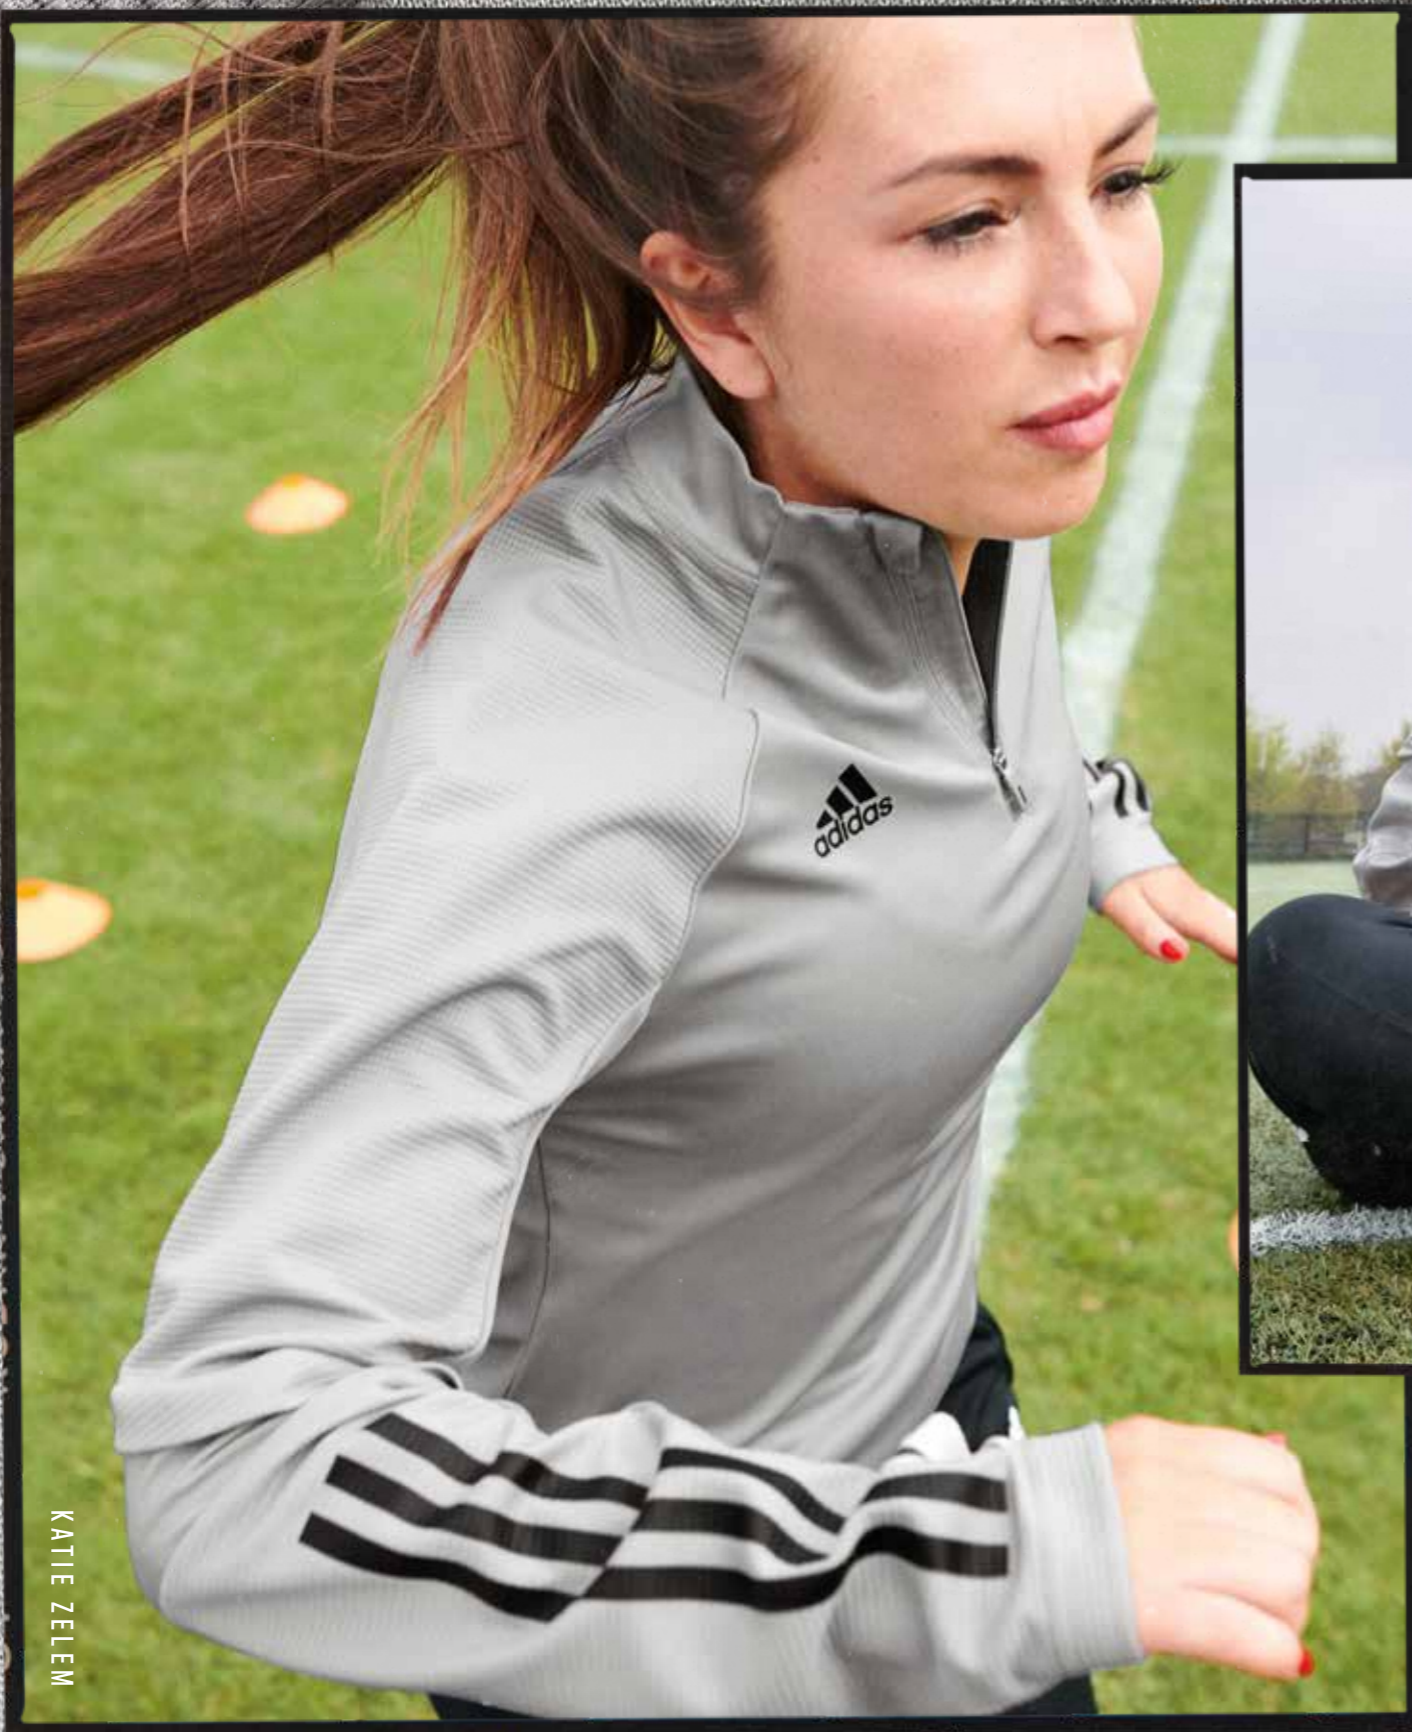

KATIE ZELEM